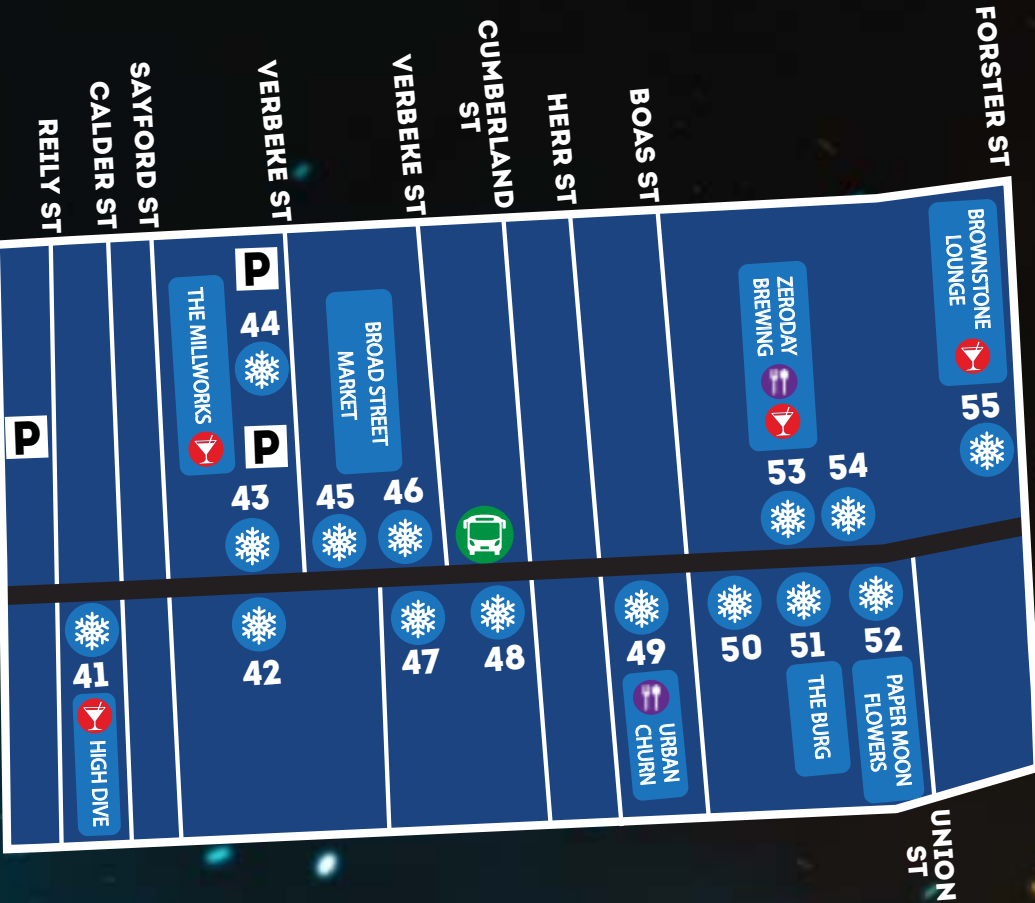

Garman BUILDERS HEATED TENT

Capital ICE SKATING RINK

NORTH ST

STATE ST

25
LITTLE AMPS COFFEE
24
AREPA HOUSE
23
BURGER YUM

SOUTH ST

PINE ST

22
NOCTURNAL
21
20
19
18
17

LOCUST ST

16
15
14
13

WALNUT ST

12
MCCORMICK RIVERFRONT LIBRARY
11
10
9
8

STRAWBERRY ST

4 3 2
5 6 7
1
ARTIST MARKET (INSIDE CITY GOVT CENTER)

MARKET SQUARE GARAGE \$10
FOOD TRUCKS

FRONT STREET

MIDTOWN EVENT MAP

ITALIAN LAKE EVENT MAP

RESERVOIR PARK EVENT MAP

CITY ISLAND EVENT MAP

SHIPOKE EVENT MAP

ICE SCULPTURE LOCATIONS

DOWNTOWN

-  1. PELICAN
Watch the live carving at 2pm
-  2. SEA CREATURES
-  3. EXCAVATOR & CONSTRUCTION WORKER
Groundworks
-  4. CORDIA ENERGY BUILDING
Cordia Energy
-  5. ICE THRONE - PHOTO OP
Explore HBG
-  6. NUTRITION MONTH HEART - PHOTO OP
UPMC
-  7. FRAME - PHOTO OP
Visit Hershey & Harrisburg
- 8. BREW BARONS BEER TRAIL
Visit Hershey & Harrisburg
- 9. YORKIE TERRIER
Staybridge Suites Harrisburg Hershey
- 10. CAMERA
GK Visual
- 11. EYE CHART
Premier Eye Care Group
- 12. BOOKS
McCormick Riverfront Library
- 13. HARRISBURG ARTS DISTRICT
Visit Hershey & Harrisburg
- 14. HONEYBEE
New York Life Insurance
- 15. MASCOT
Dirty Dog Hauling
- 16. X-RAY
Capital Blue Cross
- 17. OWL
Temple University Harrisburg
- 18. HUSKY
Humane Society of Harrisburg
- 19. DUMBBELL
Burn 30 Personal Fitness