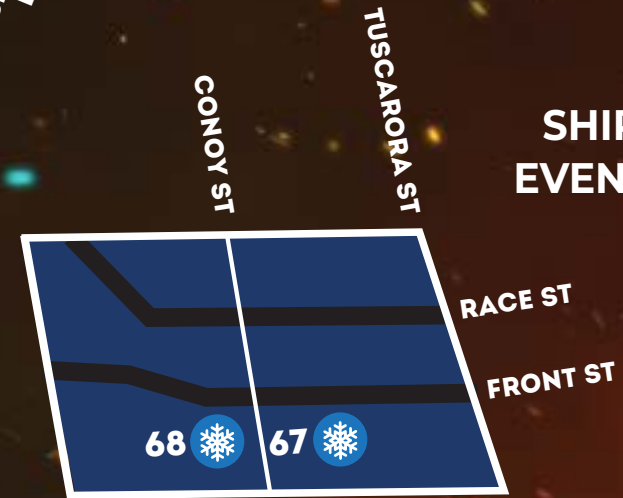

MIDTOWN EVENT MAP

ITALIAN LAKE EVENT MAP

RESERVOIR PARK EVENT MAP

CITY ISLAND EVENT MAP

SHIPOKE EVENT MAP

ICE SCULPTURE LOCATIONS

DOWNTOWN

-  1. PELICAN
Watch the live carving at 2pm
-  2. SEA CREATURES
-  3. EXCAVATOR & CONSTRUCTION WORKER
Groundworks
-  4. CORDIA ENERGY BUILDING
Cordia Energy
-  5. ICE THRONE - PHOTO OP
Explore HBG
-  6. NUTRITION MONTH HEART - PHOTO OP
UPMC
-  7. FRAME - PHOTO OP
Visit Hershey & Harrisburg
- 8. BREW BARONS BEER TRAIL
Visit Hershey & Harrisburg
- 9. YORKIE TERRIER
Staybridge Suites Harrisburg Hershey
- 10. CAMERA
GK Visual
- 11. EYE CHART
Premier Eye Care Group
- 12. BOOKS
McCormick Riverfront Library
- 13. HARRISBURG ARTS DISTRICT
Visit Hershey & Harrisburg
- 14. HONEYBEE
New York Life Insurance
- 15. MASCOT
Dirty Dog Hauling
- 16. X-RAY
Capital Blue Cross
- 17. OWL
Temple University Harrisburg
- 18. HUSKY
Humane Society of Harrisburg
- 19. DUMBBELL
Burn 30 Personal Fitness