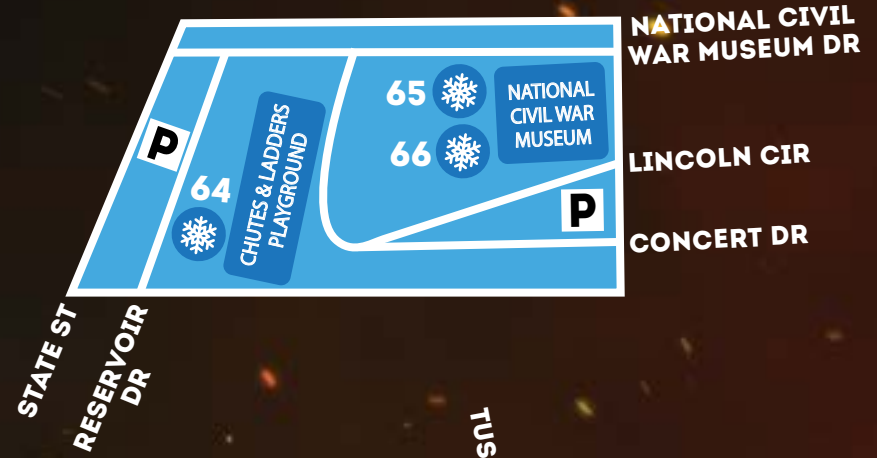

BRIDGE TO CITY ISLAND

RIVERFRONT PARK

MARKET ST BRIDGE

- ICE SCULPTURE
- LIFE-SIZE ICE SCULPTURE
- LIVE ICE CARVING
- DRINK SPECIAL
- FOOD SPECIAL
- FIRE DANCERS
- FREE KIDS ACTIVITY
- HORSE DRAWN CARRIAGE RIDES
- ADA ACCESSIBLE FREE SHUTTLE STOP

MIDTOWN EVENT MAP

ITALIAN LAKE EVENT MAP

RESERVOIR PARK EVENT MAP

CITY ISLAND EVENT MAP

SHIPOKE EVENT MAP

ICE SCULPTURE LOCATIONS

DOWNTOWN

-  1. PELICAN
Watch the live carving at 2pm
-  2. SEA CREATURES
-  3. EXCAVATOR & CONSTRUCTION WORKER
Groundworks
-  4. CORDIA ENERGY BUILDING
Cordia Energy
-  5. ICE THRONE - PHOTO OP
Explore HBG
-  6. NUTRITION MONTH HEART - PHOTO OP
UPMC
-  7. FRAME - PHOTO OP
Visit Hershey & Harrisburg
- 8. BREW BARONS BEER TRAIL
Visit Hershey & Harrisburg
- 9. YORKIE TERRIER
Staybridge Suites Harrisburg Hershey
- 10. CAMERA
GK Visual
- 11. EYE CHART
Premier Eye Care Group
- 12. BOOKS
McCormick Riverfront Library
- 13. HARRISBURG ARTS DISTRICT
Visit Hershey & Harrisburg
- 14. HONEYBEE
New York Life Insurance
- 15. MASCOT
Dirty Dog Hauling
- 16. X-RAY
Capital Blue Cross
- 17. OWL
Temple University Harrisburg
- 18. HUSKY
Humane Society of Harrisburg
- 19. DUMBBELL
Burn 30 Personal Fitness