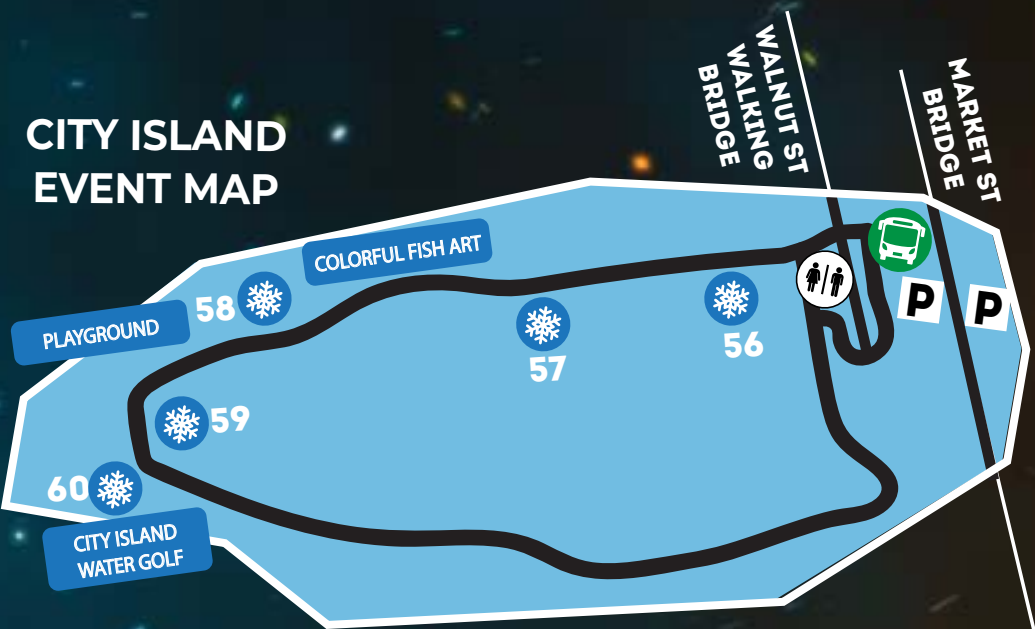

BRIDGE TO CITY ISLAND

RIVERFRONT PARK

MARKET ST BRIDGE

- ICE SCULPTURE
- LIFE-SIZE ICE SCULPTURE
- LIVE ICE CARVING
- DRINK SPECIAL
- FOOD SPECIAL
- FIRE DANCERS
- FREE KIDS ACTIVITY
- HORSE DRAWN CARRIAGE RIDES
- ADA ACCESSIBLE FREE SHUTTLE STOP

MIDTOWN EVENT MAP

ITALIAN LAKE EVENT MAP

RESERVOIR PARK EVENT MAP

CITY ISLAND EVENT MAP

SHIPOKE EVENT MAP

ICE SCULPTURE LOCATIONS

DOWNTOWN

-  1. PELICAN
Watch the live carving at 2pm
-  2. SEA CREATURES
-  3. EXCAVATOR & CONSTRUCTION WORKER
Groundworks
-  4. CORDIA ENERGY BUILDING
Cordia Energy
-  5. ICE THRONE - PHOTO OP
Explore HBG
-  6. NUTRITION MONTH HEART - PHOTO OP
UPMC
-  7. FRAME - PHOTO OP
Visit Hershey & Harrisburg
- 8. BREW BARONS BEER TRAIL
Visit Hershey & Harrisburg
- 9. YORKIE TERRIER
Staybridge Suites Harrisburg Hershey
- 10. CAMERA
GK Visual
- 11. EYE CHART
Premier Eye Care Group
- 12. BOOKS
McCormick Riverfront Library
- 13. HARRISBURG ARTS DISTRICT
Visit Hershey & Harrisburg
- 14. HONEYBEE
New York Life Insurance
- 15. MASCOT
Dirty Dog Hauling
- 16. X-RAY
Capital Blue Cross
- 17. OWL
Temple University Harrisburg
- 18. HUSKY
Humane Society of Harrisburg
- 19. DUMBBELL
Burn 30 Personal Fitness